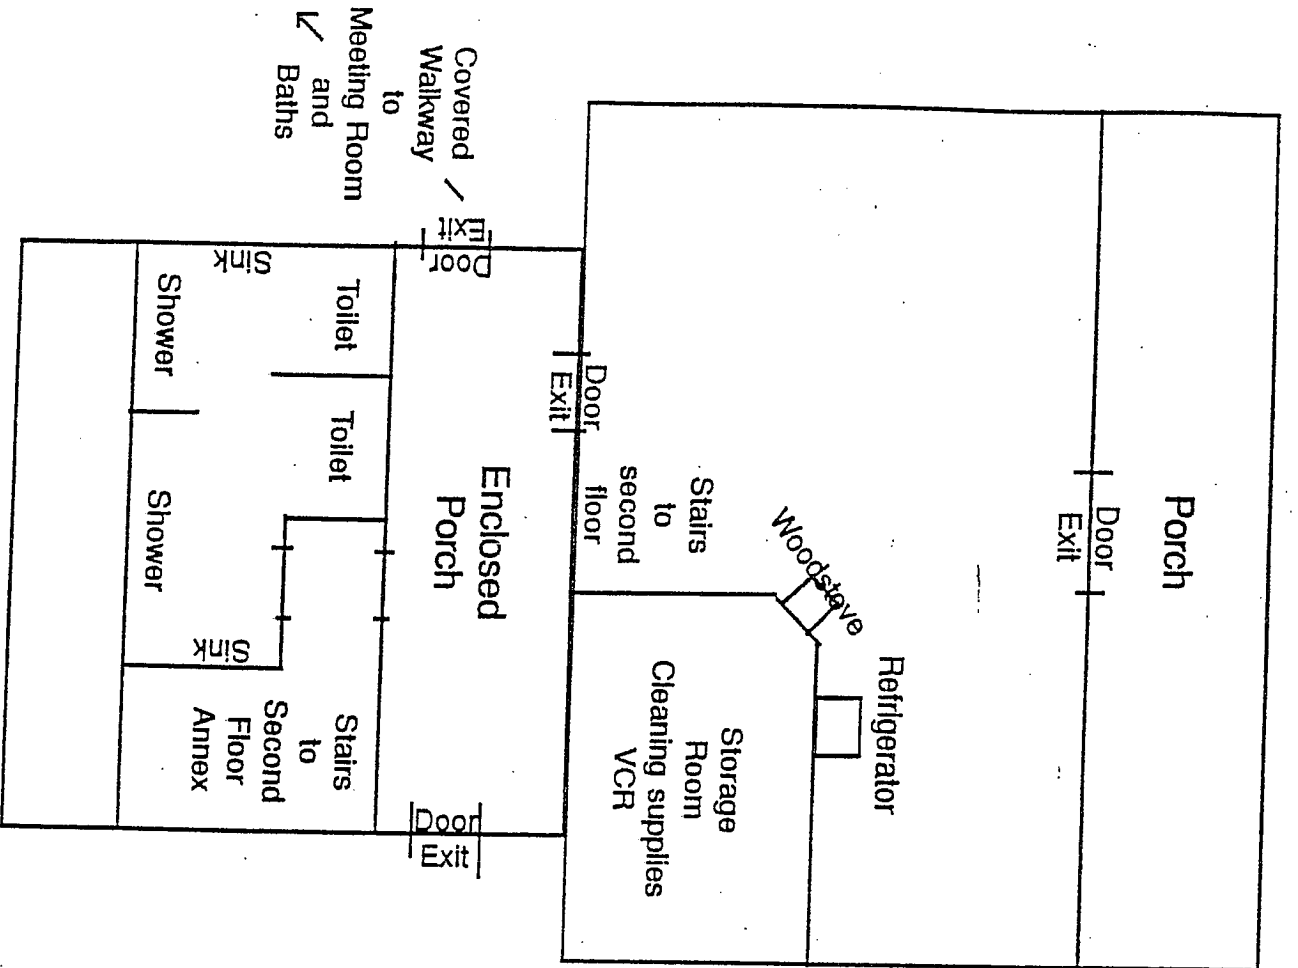

HEMLOCK AND WHITE PINE LODGES

Each of the eight bedrooms sleeps three (one bunk and one single bed per room).

WESLEY FOREST

PENNS CREEK LODGE AND ANNEX

Each of the seven bedrooms sleeps six (three bunkbeds).

MEETING ROOM AND ADDITIONAL BATHROOM

WESLEY FOREST

LICK RUN CABIN

WEIKERT RUN CABIN

WESLEY FOREST