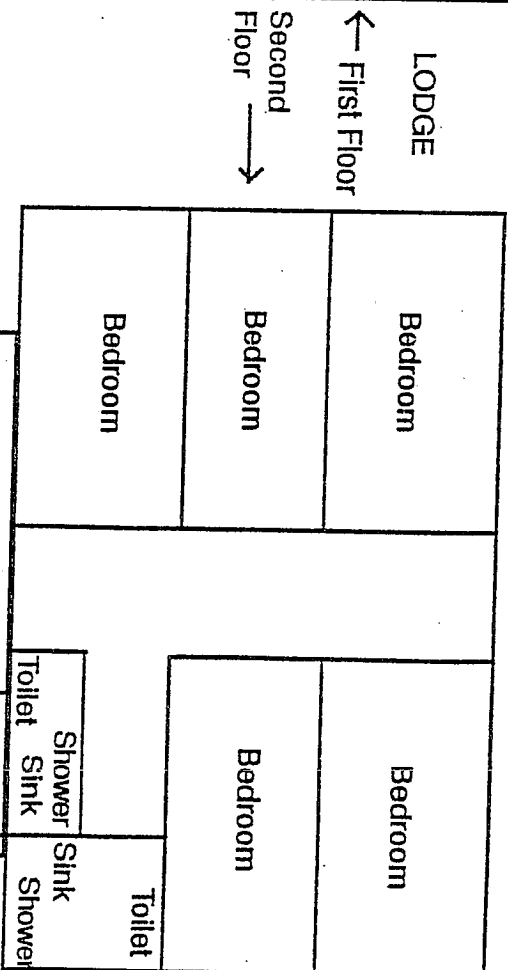

HEMLOCK AND WHITE PINE LODGES

Each of the eight bedrooms sleeps three (one bunk and one single bed per room).

WESLEY FOREST

PENNS CREEK LODGE AND ANNEX

Each of the seven bedrooms sleeps six (three bunkbeds).

MEETING ROOM AND ADDITIONAL BATHROOM

WESLEY FOREST

LICK RUN CABIN

WEIKERT RUN CABIN

WESLEY FOREST