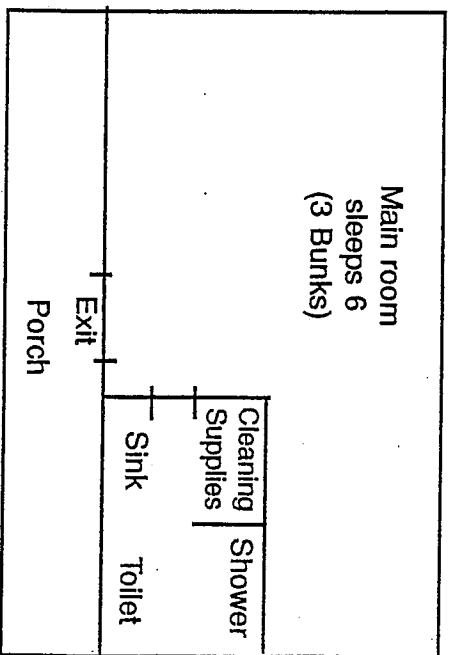

HEMLOCK AND WHITE PINE LODGES

Each of the eight bedrooms sleeps three (one bunk and one single bed per room).

WESLEY FOREST

PENNS CREEK LODGE AND ANNEX

Each of the seven bedrooms sleeps six (three bunkbeds).

MEETING ROOM AND ADDITIONAL BATHROOM

WESLEY FOREST

LICK RUN CABIN

WEIKERT RUN CABIN

WESLEY FOREST