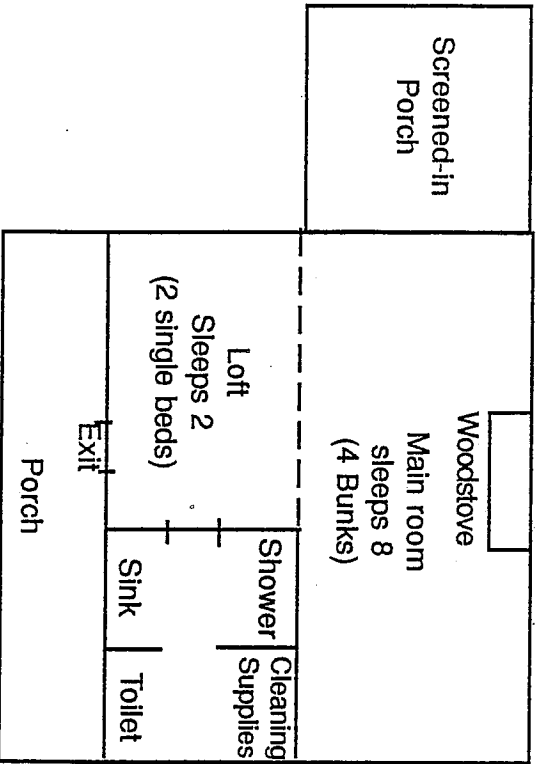

HEMLOCK AND WHITE PINE LODGES

Each of the eight bedrooms sleeps three (one bunk and one single bed per room).

WESLEY FOREST

PENNS CREEK LODGE AND ANNEX

Each of the seven bedrooms sleeps six (three bunkbeds).

MEETING ROOM AND ADDITIONAL BATHROOM

WESLEY FOREST

LICK RUN CABIN

WEIKERT RUN CABIN

WESLEY FOREST