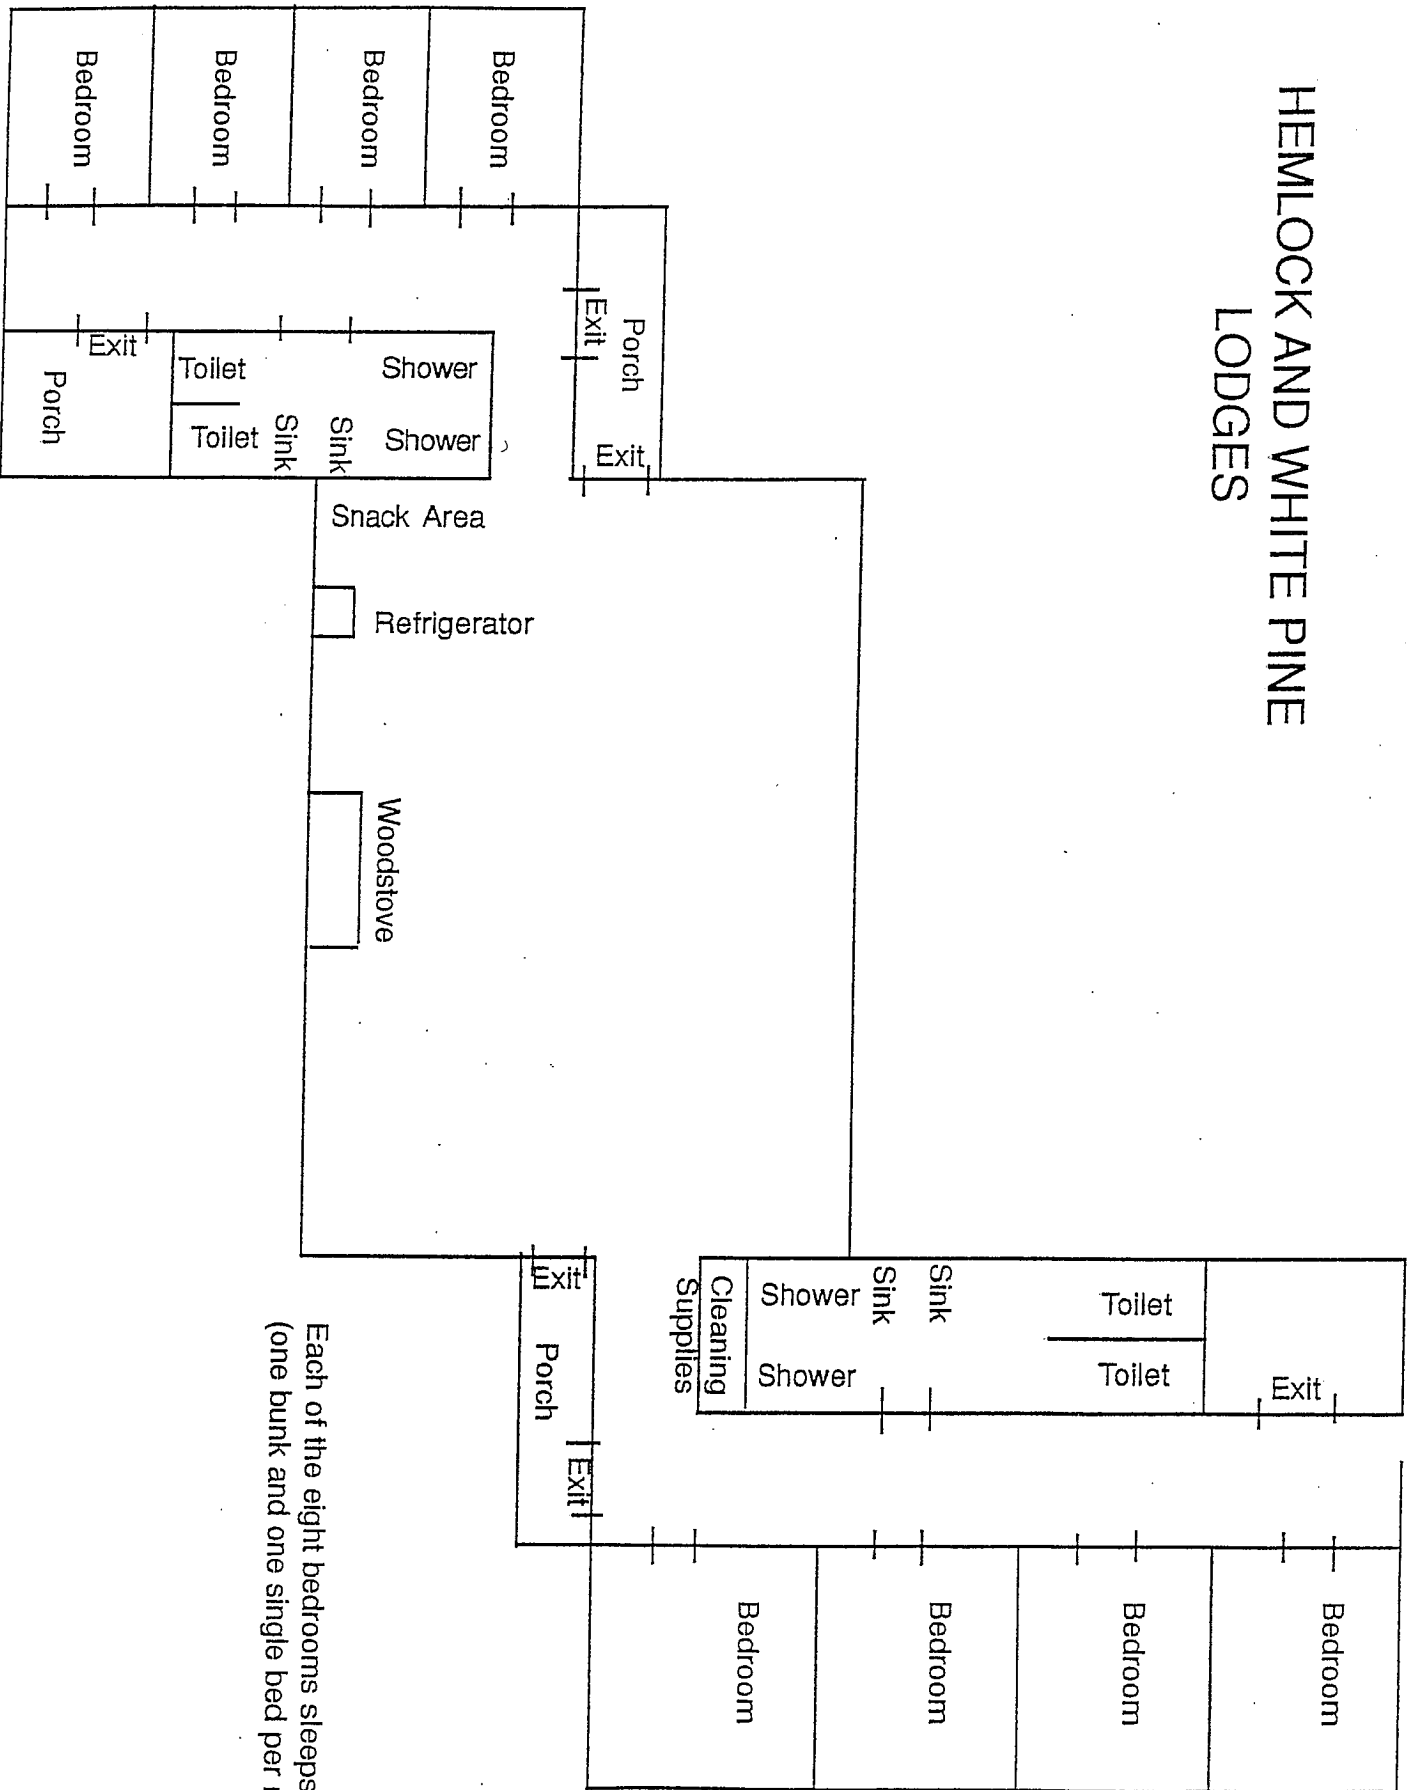

HEMLOCK AND WHITE PINE LODGES

Each of the eight bedrooms sleeps three (one bunk and one single bed per room).

WESLEY FOREST

PENNS CREEK LODGE AND ANNEX

Each of the seven bedrooms sleeps six (three bunkbeds).

MEETING ROOM AND ADDITIONAL BATHROOM

WESLEY FOREST

LICK RUN CABIN

WEIKERT RUN CABIN

WESLEY FOREST