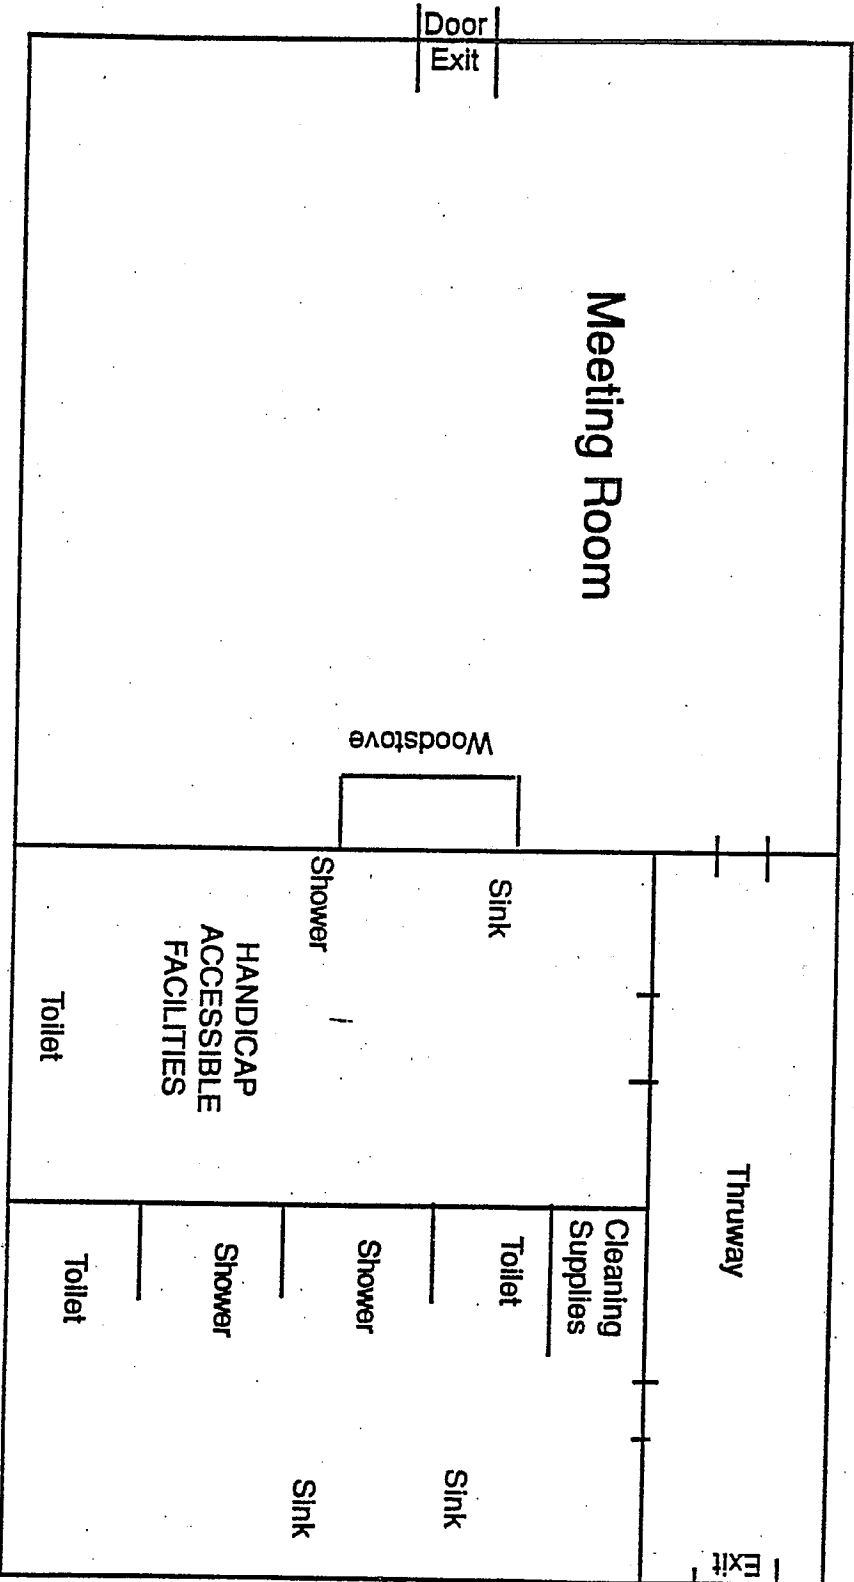

HEMLOCK AND WHITE PINE LODGES

Each of the eight bedrooms sleeps three (one bunk and one single bed per room).

WESLEY FOREST

PENNS CREEK LODGE AND ANNEX

Each of the seven bedrooms sleeps six (three bunkbeds).

MEETING ROOM AND ADDITIONAL BATHROOM

WESLEY FOREST

LICK RUN CABIN

WEIKERT RUN CABIN

WESLEY FOREST